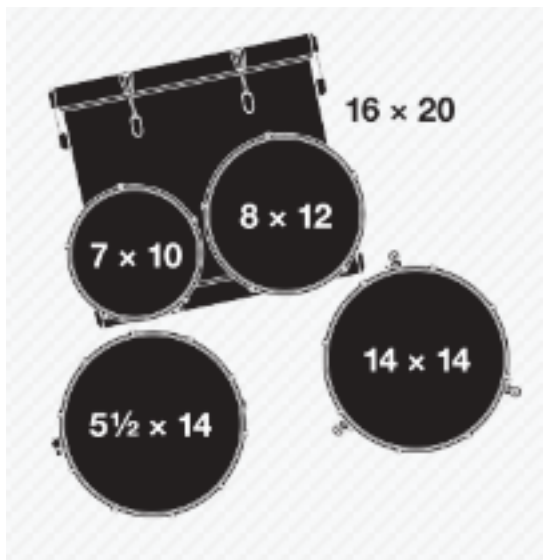

Carlos Henrique's Setup

www.carloshenrique.ca

(+1)438-9316601

Kit Option:

1st GRETSCHE RENOWN SHELL

2nd TAMA STARCLASSIC MAPLE

This Drum kit is known as FUSION JAZZ kit. All these requirements are standards features for this specific JAZZ KIT style.

HARDWARE:

- 4 cymbal stands with low height adjustment. (suggestion: Tama classic).
- 2 Single Snare stands. (Suggestion:Tama classic)
- 1 Tama Drum seat. Any rounded seat model.
- 1 Hi-Hat Stand: Light model with 3 legs for jazz, with low height adjustment and spring tension adjustment.(suggestion:Tama Classic)
- Pedal: Single, light. (suggestion Tama Classic or HP30)