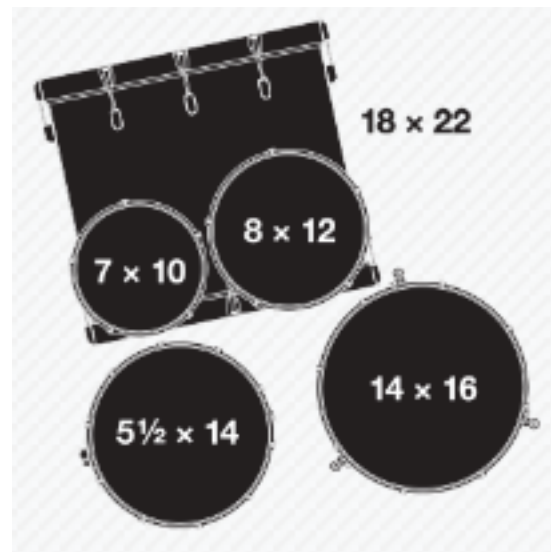

Carlos Henrique's Setup

www.carloshenrique.ca

(+1)438-9316601

Kit Option:

1st GRETSCHE RENOWN SHELL

2nd TAMA STARCLASSIC MAPLE

This Drum kit is known as FUSION JAZZ kit. All these requirements are standards features for this specific JAZZ KIT style.

HARDWARE:

- 4 cymbal stands with low height adjustment. (suggestion: Tama classic).
- 2 Single Snare stands. (Suggestion:Tama classic)
- 1 Tama Drum seat. Any rounded seat model.
- 1 Hi-Hat Stand: Light model with 3 legs for jazz, with low height adjustment and spring tension adjustment.(suggestion:Tama Classic)
- Pedal: Single, light. (suggestion Tama Classic or HP30)